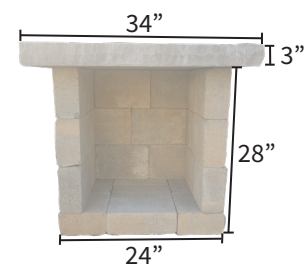

PACKAGE INCLUDES:

- 2 pallets of Verona wall
- 4' rock face step tread
- 4" rock face accent piece
- Top piece with 8" cut out for smoke
- Lentil with keystone
- Steel insert not included, firebrick recommended
- Does not come with flue pipe

OPTIONAL WOOD
BOXES AVAILABLE