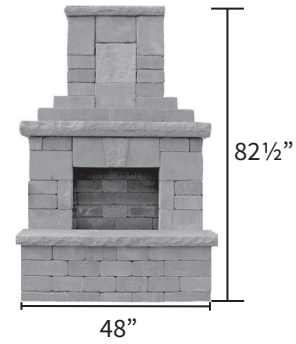

Fire Pits | Fireplaces

Mini Verona Fireplace | Color: Granite City Blend

MINI VERONA FIREPLACE

LENGTH	DEPTH	HEIGHT
48"	40"	82½"

*Premium Colors

INSTALLATION GUIDELINES:

PACKAGE INCLUDES:

- 2 pallets of Verona wall
- 4' rock face step tread
- 4" rock face accent piece
- Top piece with 8" cut out for smoke
- Lentil with keystone
- Steel insert not included, firebrick recommended
- Does not come with flue pipe