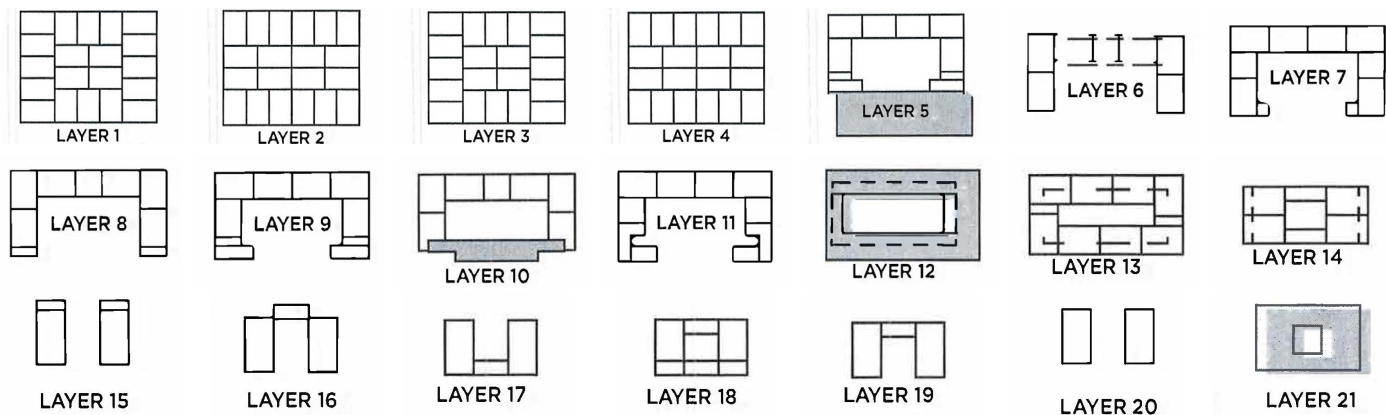

Fire Pits | Fireplaces

Mini Verona Fireplace | Color: Granite City Blend

MINI VERONA FIREPLACE

LENGTH	DEPTH	HEIGHT
48"	40"	82½"

*Premium Colors

INSTALLATION GUIDELINES:

PACKAGE INCLUDES:

- 2 pallets of Verona wall
- 4' rock face step tread
- 4" rock face accent piece
- Top piece with 8" cut out for smoke
- Lentil with keystone
- Steel insert not included, firebrick recommended
- Does not come with flue pipe