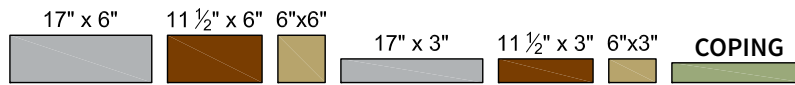

BELVEDERE FIRE PIT

DIMENSIONS

Width	58" o.d.
Length	14 1/2"
Lbs/Pallet	2,540

INCLUDES

- Wall blocks
- Steel Insert
- Coping

Available Colors:

BLOCK LAYOUT PATTERN

BLOCK KEY

UPGRADE BELVEDERE FIRE PIT DELUXE PACKAGE INCLUDES:

Upgrade to the complete package that includes everything to get your Fire Pit all fired up!

- **A.** 52 pieces of Belvedere Wall & Fire Pit Coping
- **B.** 1-34" Fire Pan Match Throw, Natural Gas
- **C.** Flex Frame
- **D.** LP Conversion piece (NG/LP)
- **E.** 40 lbs of Lava Rocks

A

B

C

D

E

IGNITION SYSTEM UPGRADE AVAILABLE:
SPARK: FPB-34DBSTMSI
REMOTE: FPB-34DBSTFS