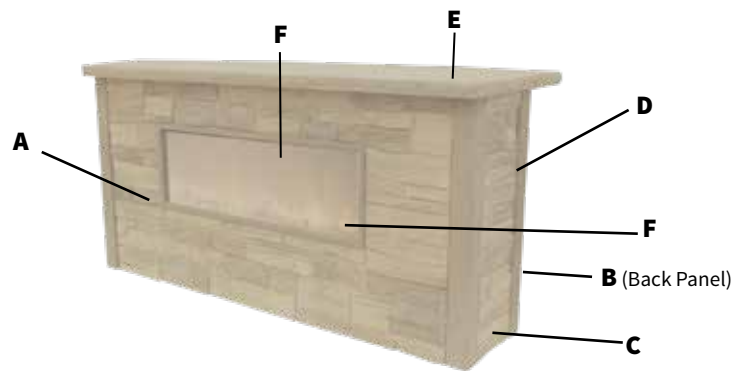

KALEA BAY FIREPLACE

DIMENSIONS

	height	width
Without Top:	40"	87½"
With Top:	42½"	91½"

1 CHOOSE YOUR TEXTURE

2 CHOOSE YOUR COLOR

3 CHOOSE YOUR TOP

4 CHOOSE YOUR GAS SUPPLY

Available in Natural Gas (NG) and Propane (LP) options
*Kalea Bay must be ordered NG or LP

Kits include 2 tubes of concrete adhesive for assembly, ratchet strap, 1 bag with PMG-2, Top Sheet and instructions.

*CLIFROCK KALEA BAY PACKAGE INCLUDES:

Kalea Bay Single Sided Fireplace

- **A.** 1- 42" high x 84" wide high with cut out
- **B.** 1- 42" high x 84" wide panel (no cut out)
- **C.** 2- 42" high x 20" wide side panel
- **D.** 4- 42" high structural corner units, smooth
- **E.** 1- counter top (24½" x 91½")
- **F.** 1- 48" Kalea Bay Fireplace insert with black crushed glass

Kalea Bay must be ordered Natural Gas or Liquid Propane