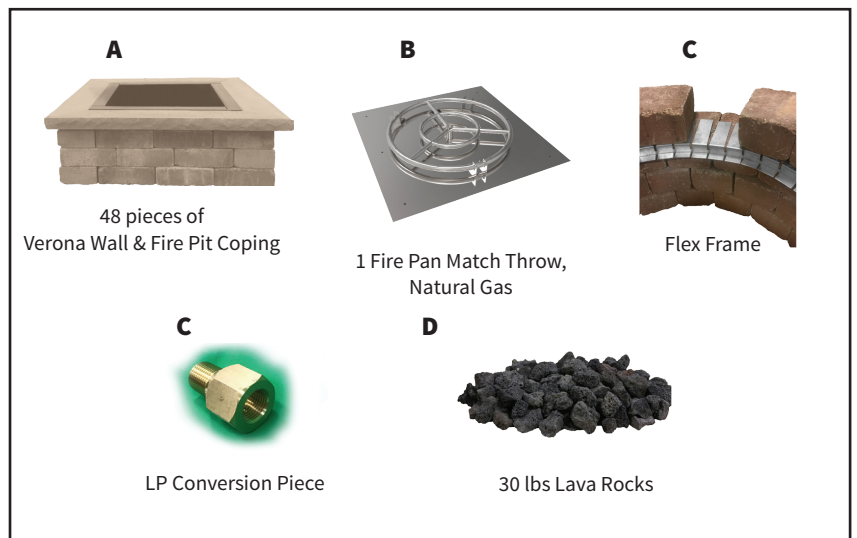

- EASY INSTALLATION
- STEEL INSERT INCLUDED
- GAS OPTION AVAILABLE

The Verona Fire Pit shown in Bluestone, coping (sold separately) in Bluestone

VERONA FIRE PIT

Available Colors:

Adobe Blend

Bluestone*

Charcoal

Westchester Blend*

Verona Fire Pit Coping:

Bluestone

Brown

Gironde*

* Premium Colors

DIMENSIONS

Verona Fire Pit Kit

Inside Diameter 27"
Outside Diameter 49"
16" High

Verona Fire Pit Coping

51" x 10" x 2 1/2"

Verona Square Fire Pit Insert

Inside Diameter
32" x 32" x 12"

INCLUDES

- Wall blocks
- Steel Insert

Compatible with Verona Fire Pit Coping (sold separately)

UPGRADE VERONA FIRE PIT DELUXE PACKAGE INCLUDES:

Upgrade to the complete package that includes everything to get your Fire Pit all fired up!

- A.** 48 pieces of Verona Wall & Fire Pit Coping
- B.** 1 Fire Pan Match Throw, Natural Gas
- C.** Flex Frame
- D.** LP Conversion piece (NG/LP)
- E.** 30 lbs of Lava Rocks