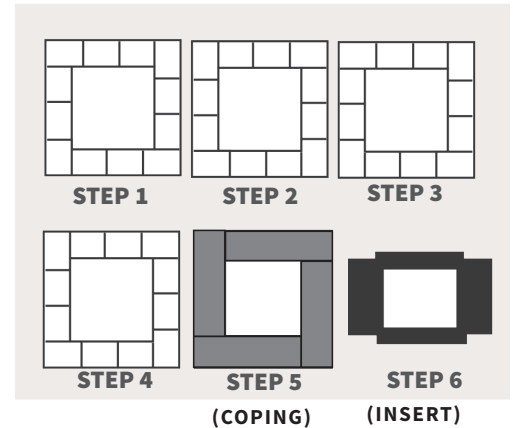

Inside Diameter 27"
Outside Diameter 49"
16" High

Verona Fire Pit Coping

51" x 10" x 2 1/2"

Verona Square Fire Pit Insert

Inside Diameter
32" x 32" x 12"

INCLUDES

- Wall blocks
- Steel Insert

Compatible with Verona Fire Pit Coping (sold separately)