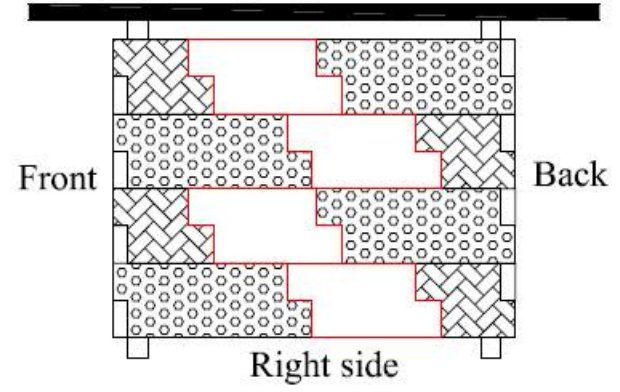

FIRE TABLE

Total Stone needed
5 flats and 20 corners

Natural LedgeStone

- 6 flats (1 box)
- 24 corners (4 boxes)

- Golden Honey
- Amber Falls
- Pembrey
- Sterling
- White Chestnut
- Arctic White
- Coal Canyon

- 5 flats (1 box)
- 20 corners (4 boxes)

- Golden White
- Sierra Blue
- Redwood