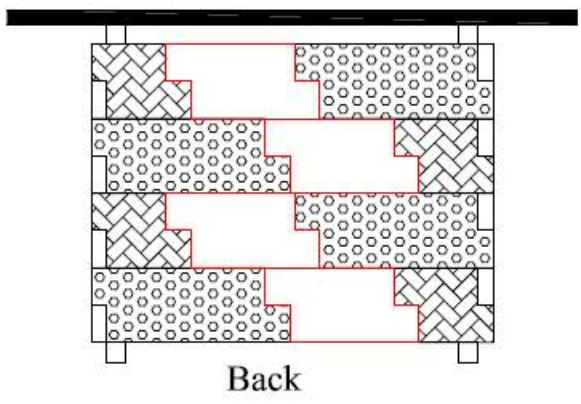

FIRE TABLE

Total Stone needed
5 flats and 20 corners

Natural LedgeStone

- 6 flats (1 box)
- 24 corners (4 boxes)

- Golden Honey
- Amber Falls
- Pembrey
- Sterling
- White Chestnut
- Arctic White
- Coal Canyon

- 5 flats (1 box)
- 20 corners (4 boxes)

- Golden White
- Sierra Blue
- Redwood