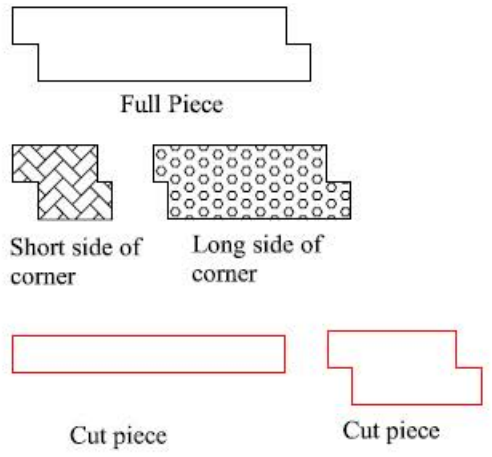

FIRE TABLE

Total Stone needed
5 flats and 20 corners

Natural LedgeStone

- 6 flats (1 box)
- 24 corners (4 boxes)

- Golden Honey
- Amber Falls
- Pembrey
- Sterling
- White Chestnut
- Arctic White
- Coal Canyon

- 5 flats (1 box)
- 20 corners (4 boxes)

- Golden White
- Sierra Blue
- Redwood