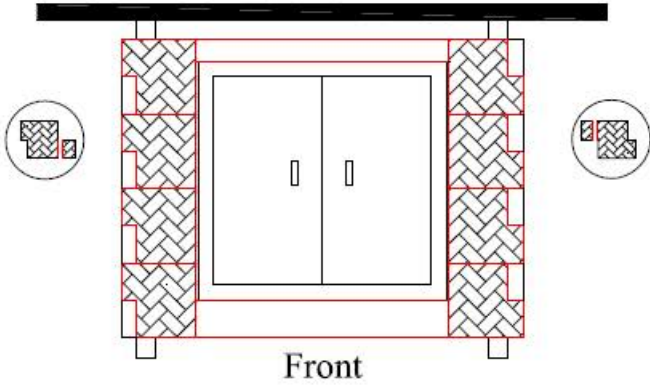

FIRE TABLE

Total Stone needed
5 flats and 20 corners

Natural LedgeStone

- 6 flats (1 box)
- 24 corners (4 boxes)

- Golden Honey
- Amber Falls
- Pembrey
- Sterling
- White Chestnut
- Arctic White
- Coal Canyon

- 5 flats (1 box)
- 20 corners (4 boxes)

- Golden White
- Sierra Blue
- Redwood