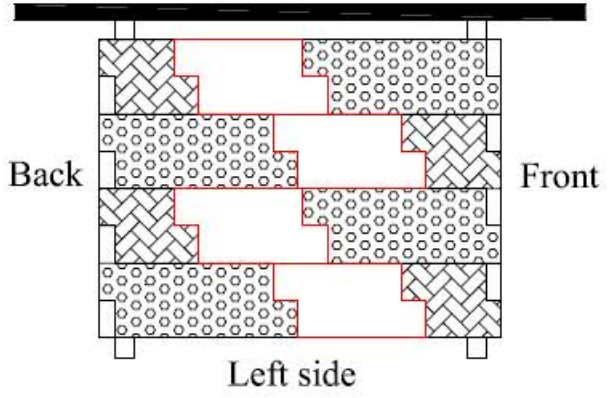

FIRE TABLE

Total Stone needed
5 flats and 20 corners

Natural LedgeStone

- 6 flats (1 box)
- 24 corners (4 boxes)

- Golden Honey
- Amber Falls
- Pembrey
- Sterling
- White Chestnut
- Arctic White
- Coal Canyon

- 5 flats (1 box)
- 20 corners (4 boxes)

- Golden White
- Sierra Blue
- Redwood