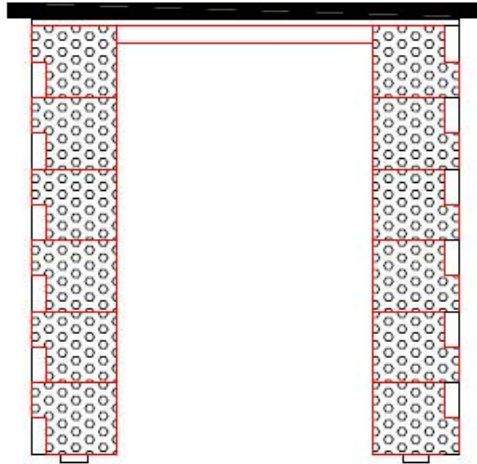

REFRIGERATOR KIT

Full Piece

Short side of corner Long side of corner

Cut piece Cut piece

12 FLATS
24 CORNERS